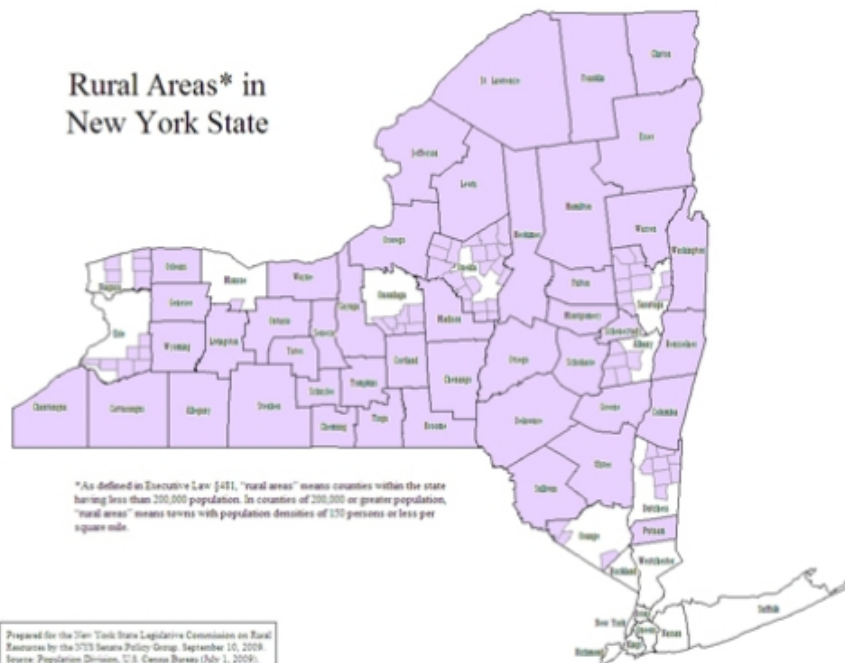

NEW YORK STATE SENATOR
Darrel J. Aubertine

Rural New York

DARREL J. AUBERTINE July 29, 2010

| ISSUE: **AGRICULTURE, HEALTH, TRANSPORTATION**

| COMMITTEE: **LEGISLATIVE COMMISSION ON RURAL RESOURCES**

Rural New York makes up more than 86.6 percent of the state's land area, or about 40,907.28 square miles in 53 counties. More than 18 percent of all New Yorkers or more than 3.526 million people call our state's rural areas home.