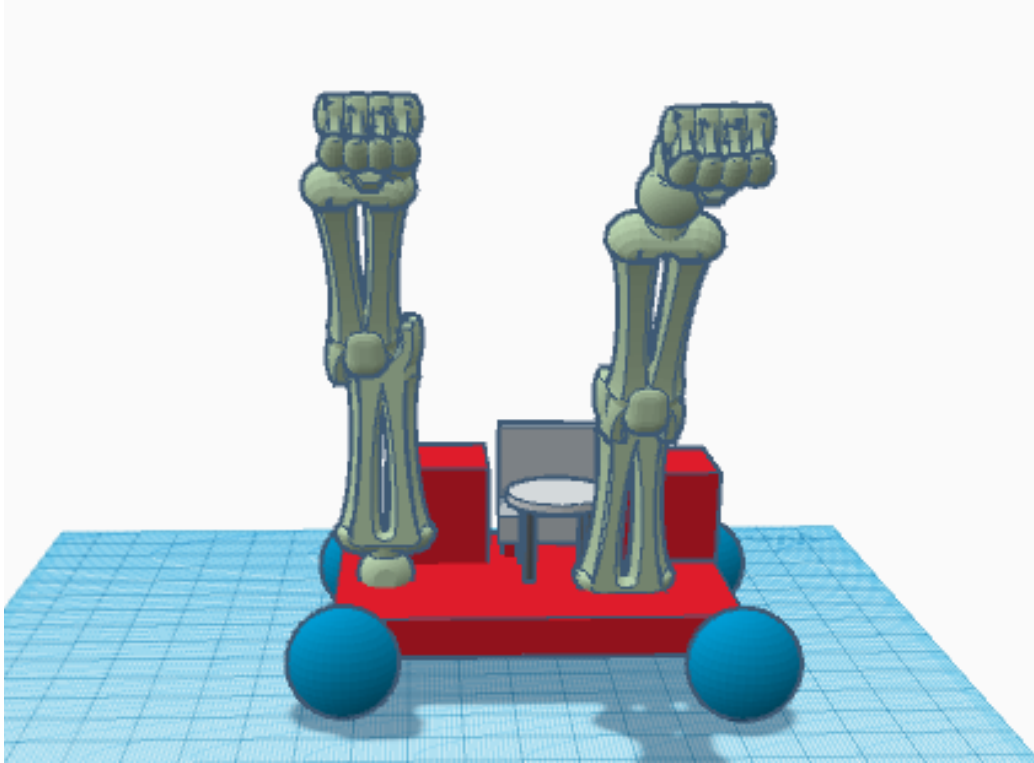

The Trash Crane

- It has hands to pick up trash of the ground
- There is a control station in the middle where you can move it like a crane.
- It's cool.

By Michael V.